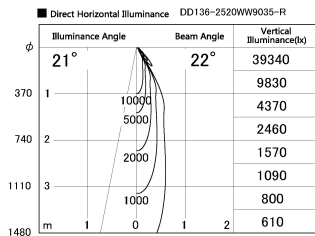

Item no. DD136-2520WW9035-R

Series Name: Cledy versa R-G
(DD136-AG-R)

White Reflector

Installation	Recessed mount
Type	Extra high-efficiency adjustable downlight : Antiglare
Fixture wattage	23W
Beam angle	21 deg
Color Temp.	3500K
CRI	Ra>90
Luminous	2155 lm
Body	Die-cast aluminum alloy
Body finish	N/A
Trim finish	White
Reflector finish	White
IP Rate	IP20
Light source	COB module
Input Voltage	AC220~240V
Dimming Type	Non-Dimmable
Certificate	CE, CCC
Cut Hole	125mm