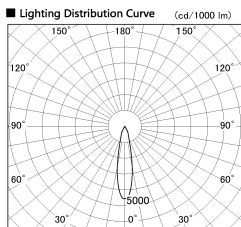

Item no. DD136-2520WW9035-R

Series Name: Cledy versa R-G
(DD136-AG-R)

White Reflector

Installation	Recessed mount
Type	Extra high-efficiency adjustable downlight : Antiglare
Fixture wattage	23W
Beam angle	21 deg
Color Temp.	3500K
CRI	Ra>90
Luminous	2155 lm
Body	Die-cast aluminum alloy
Body finish	N/A
Trim finish	White
Reflector finish	White
IP Rate	IP20
Light source	COB module
Input Voltage	AC220~240V
Dimming Type	Non-Dimmable
Certificate	CE, CCC
Cut Hole	125mm