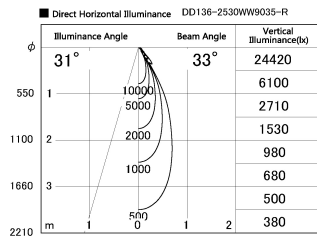

Item no. DD136-2530WW9035-R

Series Name: Cledy versa R-G
(DD136-AG-R)

White Reflector

Installation	Recessed mount
Type	Extra high-efficiency adjustable downlight : Antiglare
Fixture wattage	23W
Beam angle	32 deg
Color Temp.	3500K
CRI	Ra>90
Luminous	2201 lm
Body	Die-cast aluminum alloy
Body finish	N/A
Trim finish	White
Reflector finish	White
IP Rate	IP20
Light source	COB module
Input Voltage	AC220~240V
Dimming Type	Non-Dimmable
Certificate	CE, CCC
Cut Hole	125mm