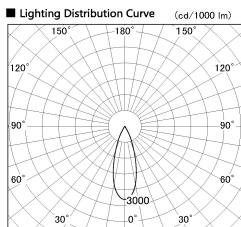

Item no. DD136-2530WW9035-R

Series Name: Cledy versa R-G
(DD136-AG-R)

White Reflector

Installation	Recessed mount
Type	Extra high-efficiency adjustable downlight : Antiglare
Fixture wattage	23W
Beam angle	32 deg
Color Temp.	3500K
CRI	Ra>90
Luminous	2201 lm
Body	Die-cast aluminum alloy
Body finish	N/A
Trim finish	White
Reflector finish	White
IP Rate	IP20
Light source	COB module
Input Voltage	AC220~240V
Dimming Type	Non-Dimmable
Certificate	CE, CCC
Cut Hole	125mm