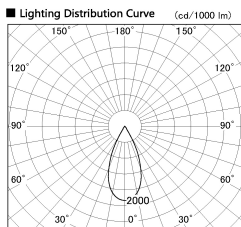

Item no. DD136-2540WW9035-R

Series Name: Cledy versa R-G
(DD136-AG-R)

White Reflector

Installation	Recessed mount
Type	Extra high-efficiency adjustable downlight : Antiglare
Fixture wattage	23W
Beam angle	43 deg
Color Temp.	3500K
CRI	Ra>90
Luminous	2243 lm
Body	Die-cast aluminum alloy
Body finish	N/A
Trim finish	White
Reflector finish	White
IP Rate	IP20
Light source	COB module
Input Voltage	AC220~240V
Dimming Type	Non-Dimmable
Certificate	CE, CCC
Cut Hole	125mm