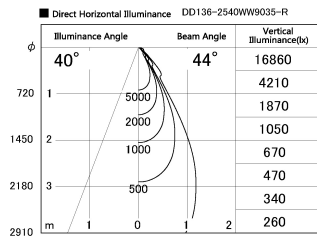

Item no. DD136-2540WW9035-R

Series Name: Cledy versa R-G
(DD136-AG-R)

White Reflector

Installation	Recessed mount
Type	Extra high-efficiency adjustable downlight : Antiglare
Fixture wattage	23W
Beam angle	43 deg
Color Temp.	3500K
CRI	Ra>90
Luminous	2243 lm
Body	Die-cast aluminum alloy
Body finish	N/A
Trim finish	White
Reflector finish	White
IP Rate	IP20
Light source	COB module
Input Voltage	AC220~240V
Dimming Type	Non-Dimmable
Certificate	CE, CCC
Cut Hole	125mm