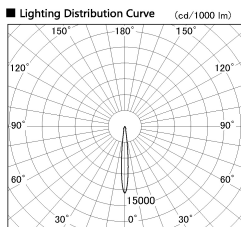

Item no. DD136-2015WW9035-R

Series Name: Cledy versa R-G
(DD136-AG-R)

White Reflector

Installation	Recessed mount
Type	Extra high-efficiency adjustable downlight : Antiglare
Fixture wattage	20W
Beam angle	12 deg
Color Temp.	3500K
CRI	Ra>90
Luminous	1616 lm
Body	Die-cast aluminum alloy
Body finish	N/A
Trim finish	White
Reflector finish	White
IP Rate	IP20
Light source	COB module
Input Voltage	AC220~240V
Dimming Type	Non-Dimmable
Certificate	CE, CCC
Cut Hole	125mm