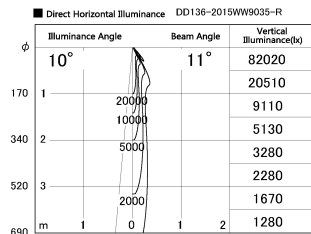

Item no. DD136-2015WW9035-R

Series Name: Cledy versa R-G
(DD136-AG-R)

White Reflector

Installation	Recessed mount
Type	Extra high-efficiency adjustable downlight : Antiglare
Fixture wattage	20W
Beam angle	12 deg
Color Temp.	3500K
CRI	Ra>90
Luminous	1616 lm
Body	Die-cast aluminum alloy
Body finish	N/A
Trim finish	White
Reflector finish	White
IP Rate	IP20
Light source	COB module
Input Voltage	AC220~240V
Dimming Type	Non-Dimmable
Certificate	CE, CCC
Cut Hole	125mm