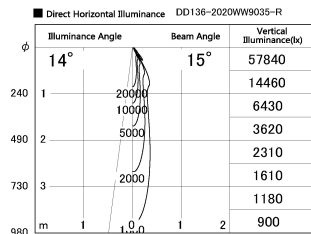

Item no. DD136-2020WW9035-R

Series Name: Cledy versa R-G  
(DD136-AG-R)

White Reflector

Installation	Recessed mount
Type	Extra high-efficiency adjustable downlight : Antiglare
Fixture wattage	20W
Beam angle	15 deg
Color Temp.	3500K
CRI	Ra>90
Luminous	1768 lm
Body	Die-cast aluminum alloy
Body finish	N/A
Trim finish	White
Reflector finish	White
IP Rate	IP20
Light source	COB module
Input Voltage	AC220~240V
Dimming Type	Non-Dimmable
Certificate	CE, CCC
Cut Hole	125mm