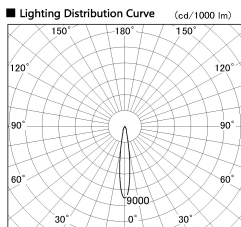

Item no. DD136-2020WW9035-R

Series Name: Cledy versa R-G  
(DD136-AG-R)

White Reflector

Installation	Recessed mount
Type	Extra high-efficiency adjustable downlight : Antiglare
Fixture wattage	20W
Beam angle	15 deg
Color Temp.	3500K
CRI	Ra>90
Luminous	1768 lm
Body	Die-cast aluminum alloy
Body finish	N/A
Trim finish	White
Reflector finish	White
IP Rate	IP20
Light source	COB module
Input Voltage	AC220~240V
Dimming Type	Non-Dimmable
Certificate	CE, CCC
Cut Hole	125mm