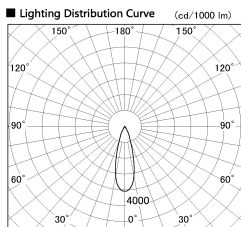

Item no. DD136-2030WW9035-R

Series Name: Cledy versa R-G
(DD136-AG-R)

White Reflector

Installation	Recessed mount
Type	Extra high-efficiency adjustable downlight : Antiglare
Fixture wattage	20W
Beam angle	28 deg
Color Temp.	3500K
CRI	Ra>90
Luminous	1826 lm
Body	Die-cast aluminum alloy
Body finish	N/A
Trim finish	White
Reflector finish	White
IP Rate	IP20
Light source	COB module
Input Voltage	AC220~240V
Dimming Type	Non-Dimmable
Certificate	CE, CCC
Cut Hole	125mm