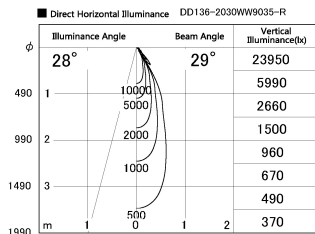

Item no. DD136-2030WW9035-R

Series Name: Cledy versa R-G
(DD136-AG-R)

White Reflector

Installation	Recessed mount
Type	Extra high-efficiency adjustable downlight : Antiglare
Fixture wattage	20W
Beam angle	28 deg
Color Temp.	3500K
CRI	Ra>90
Luminous	1826 lm
Body	Die-cast aluminum alloy
Body finish	N/A
Trim finish	White
Reflector finish	White
IP Rate	IP20
Light source	COB module
Input Voltage	AC220~240V
Dimming Type	Non-Dimmable
Certificate	CE, CCC
Cut Hole	125mm