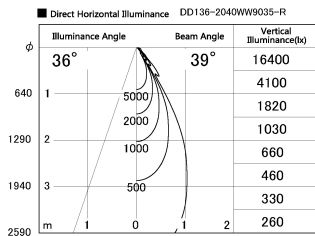

Item no. DD136-2040WW9035-R

Series Name: Cledy versa R-G
(DD136-AG-R)

White Reflector

Installation	Recessed mount
Type	Extra high-efficiency adjustable downlight : Antiglare
Fixture wattage	20W
Beam angle	37 deg
Color Temp.	3500K
CRI	Ra>90
Luminous	1850 lm
Body	Die-cast aluminum alloy
Body finish	N/A
Trim finish	White
Reflector finish	White
IP Rate	IP20
Light source	COB module
Input Voltage	AC220~240V
Dimming Type	Non-Dimmable
Certificate	CE, CCC
Cut Hole	125mm