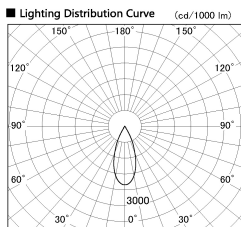

Item no. DD136-2040WW9035-R

Series Name: Cledy versa R-G
(DD136-AG-R)

White Reflector

Installation	Recessed mount
Type	Extra high-efficiency adjustable downlight : Antiglare
Fixture wattage	20W
Beam angle	37 deg
Color Temp.	3500K
CRI	Ra>90
Luminous	1850 lm
Body	Die-cast aluminum alloy
Body finish	N/A
Trim finish	White
Reflector finish	White
IP Rate	IP20
Light source	COB module
Input Voltage	AC220~240V
Dimming Type	Non-Dimmable
Certificate	CE, CCC
Cut Hole	125mm