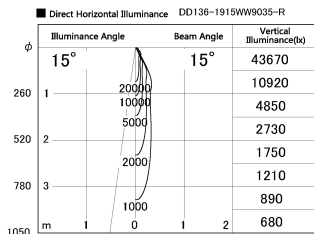

Item no. DD136-1915WW9035-R

Series Name: Cledy versa R-G
(DD136-AG-R)

White Reflector

Installation	Recessed mount
Type	Extra high-efficiency adjustable downlight : Antiglare
Fixture wattage	18.6W
Beam angle	15 deg
Color Temp.	3500K
CRI	Ra>90
Luminous	1445 lm
Body	Die-cast aluminum alloy
Body finish	N/A
Trim finish	White
Reflector finish	White
IP Rate	IP20
Light source	COB module
Input Voltage	AC220~240V
Dimming Type	Non-Dimmable
Certificate	CE, CCC
Cut Hole	100mm