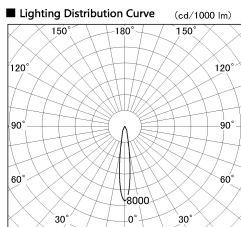

Item no. DD136-1915WW9035-R

Series Name: Cledy versa R-G
(DD136-AG-R)

White Reflector

Installation	Recessed mount
Type	Extra high-efficiency adjustable downlight : Antiglare
Fixture wattage	18.6W
Beam angle	15 deg
Color Temp.	3500K
CRI	Ra>90
Luminous	1445 lm
Body	Die-cast aluminum alloy
Body finish	N/A
Trim finish	White
Reflector finish	White
IP Rate	IP20
Light source	COB module
Input Voltage	AC220~240V
Dimming Type	Non-Dimmable
Certificate	CE, CCC
Cut Hole	100mm