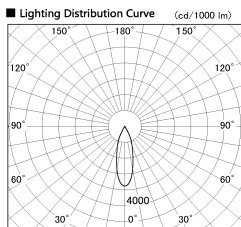

Item no. DD136-1930WW9035-R

Series Name: Cledy versa R-G
(DD136-AG-R)

White Reflector

Installation	Recessed mount
Type	Extra high-efficiency adjustable downlight : Antiglare
Fixture wattage	18.6W
Beam angle	29 deg
Color Temp.	3500K
CRI	Ra>90
Luminous	1604 lm
Body	Die-cast aluminum alloy
Body finish	N/A
Trim finish	White
Reflector finish	White
IP Rate	IP20
Light source	COB module
Input Voltage	AC220~240V
Dimming Type	Non-Dimmable
Certificate	CE, CCC
Cut Hole	100mm