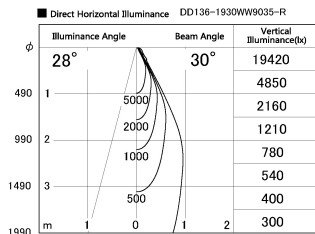

Item no. DD136-1930WW9035-R

Series Name: Cledy versa R-G
(DD136-AG-R)

White Reflector

Installation	Recessed mount
Type	Extra high-efficiency adjustable downlight : Antiglare
Fixture wattage	18.6W
Beam angle	29 deg
Color Temp.	3500K
CRI	Ra>90
Luminous	1604 lm
Body	Die-cast aluminum alloy
Body finish	N/A
Trim finish	White
Reflector finish	White
IP Rate	IP20
Light source	COB module
Input Voltage	AC220~240V
Dimming Type	Non-Dimmable
Certificate	CE, CCC
Cut Hole	100mm