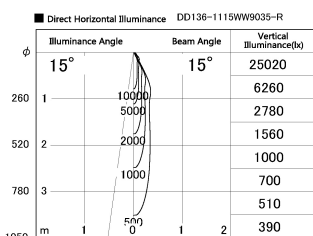

Item no. DD136-1115WW9035-R

Series Name: Cledy versa R-G
(DD136-AG-R)

White Reflector

Installation	Recessed mount
Type	Extra high-efficiency adjustable downlight : Antiglare
Fixture wattage	10.5W
Beam angle	15 deg
Color Temp.	3500K
CRI	Ra>90
Luminous	828 lm
Body	Die-cast aluminum alloy
Body finish	N/A
Trim finish	White
Reflector finish	White
IP Rate	IP20
Light source	COB module
Input Voltage	AC220~240V
Dimming Type	Non-Dimmable
Certificate	CE, CCC
Cut Hole	100mm