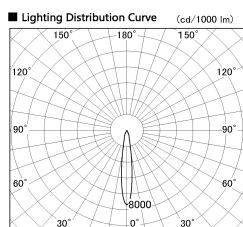

Item no. DD136-1115WW9035-R

Series Name: Cledy versa R-G
(DD136-AG-R)

White Reflector

Installation	Recessed mount
Type	Extra high-efficiency adjustable downlight : Antiglare
Fixture wattage	10.5W
Beam angle	15 deg
Color Temp.	3500K
CRI	Ra>90
Luminous	828 lm
Body	Die-cast aluminum alloy
Body finish	N/A
Trim finish	White
Reflector finish	White
IP Rate	IP20
Light source	COB module
Input Voltage	AC220~240V
Dimming Type	Non-Dimmable
Certificate	CE, CCC
Cut Hole	100mm