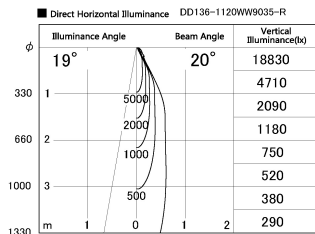

Item no. DD136-1120WW9035-R

Series Name: Cledy versa R-G
(DD136-AG-R)

White Reflector

| | |
|------------------|--|
| Installation | Recessed mount |
| Type | Extra high-efficiency adjustable downlight : Antiglare |
| Fixture wattage | 10.5W |
| Beam angle | 19 deg |
| Color Temp. | 3500K |
| CRI | Ra>90 |
| Luminous | 863 lm |
| Body | Die-cast aluminum alloy |
| Body finish | N/A |
| Trim finish | White |
| Reflector finish | White |
| IP Rate | IP20 |
| Light source | COB module |
| Input Voltage | AC220~240V |
| Dimming Type | Non-Dimmable |
| Certificate | CE, CCC |
| Cut Hole | 100mm |