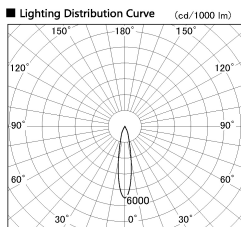

Item no. DD136-1120WW9035-R

Series Name: Cledy versa R-G
(DD136-AG-R)

White Reflector

| | |
|------------------|--|
| Installation | Recessed mount |
| Type | Extra high-efficiency adjustable downlight : Antiglare |
| Fixture wattage | 10.5W |
| Beam angle | 19 deg |
| Color Temp. | 3500K |
| CRI | Ra>90 |
| Luminous | 863 lm |
| Body | Die-cast aluminum alloy |
| Body finish | N/A |
| Trim finish | White |
| Reflector finish | White |
| IP Rate | IP20 |
| Light source | COB module |
| Input Voltage | AC220~240V |
| Dimming Type | Non-Dimmable |
| Certificate | CE, CCC |
| Cut Hole | 100mm |