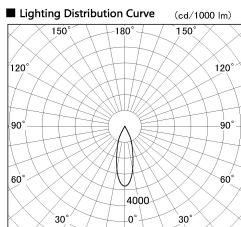

Item no. DD136-1130WW9035-R

Series Name: Cledy versa R-G  
(DD136-AG-R)

White Reflector

Installation	Recessed mount
Type	Extra high-efficiency adjustable downlight : Antiglare
Fixture wattage	10.5W
Beam angle	29 deg
Color Temp.	3500K
CRI	Ra>90
Luminous	919 lm
Body	Die-cast aluminum alloy
Body finish	N/A
Trim finish	White
Reflector finish	White
IP Rate	IP20
Light source	COB module
Input Voltage	AC220~240V
Dimming Type	Non-Dimmable
Certificate	CE, CCC
Cut Hole	100mm