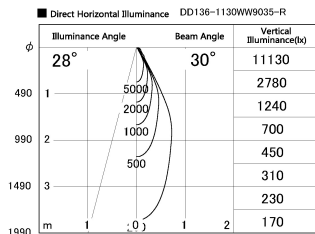

Item no. DD136-1130WW9035-R

Series Name: Cledy versa R-G  
(DD136-AG-R)

White Reflector

Installation	Recessed mount
Type	Extra high-efficiency adjustable downlight : Antiglare
Fixture wattage	10.5W
Beam angle	29 deg
Color Temp.	3500K
CRI	Ra>90
Luminous	919 lm
Body	Die-cast aluminum alloy
Body finish	N/A
Trim finish	White
Reflector finish	White
IP Rate	IP20
Light source	COB module
Input Voltage	AC220~240V
Dimming Type	Non-Dimmable
Certificate	CE, CCC
Cut Hole	100mm