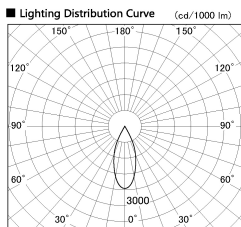

Item no. DD136-1140WW9035-R

Series Name: Cledy versa R-G
(DD136-AG-R)

White Reflector

Installation	Recessed mount
Type	Extra high-efficiency adjustable downlight : Antiglare
Fixture wattage	10.5W
Beam angle	40 deg
Color Temp.	3500K
CRI	Ra>90
Luminous	936 lm
Body	Die-cast aluminum alloy
Body finish	N/A
Trim finish	White
Reflector finish	White
IP Rate	IP20
Light source	COB module
Input Voltage	AC220~240V
Dimming Type	Non-Dimmable
Certificate	CE, CCC
Cut Hole	100mm