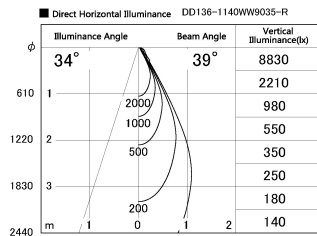

Item no. DD136-1140WW9035-R

Series Name: Cledy versa R-G
(DD136-AG-R)

White Reflector

Installation	Recessed mount
Type	Extra high-efficiency adjustable downlight : Antiglare
Fixture wattage	10.5W
Beam angle	40 deg
Color Temp.	3500K
CRI	Ra>90
Luminous	936 lm
Body	Die-cast aluminum alloy
Body finish	N/A
Trim finish	White
Reflector finish	White
IP Rate	IP20
Light source	COB module
Input Voltage	AC220~240V
Dimming Type	Non-Dimmable
Certificate	CE, CCC
Cut Hole	100mm