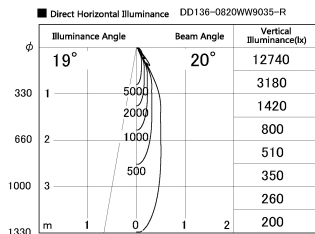

Item no. DD136-0820WW9035-R

Series Name: Cledy versa R-G  
(DD136-AG-R)

White Reflector

Installation	Recessed mount
Type	Extra high-efficiency adjustable downlight : Antiglare
Fixture wattage	7.5W
Beam angle	20deg
Color Temp.	3500K
CRI	Ra>90
Luminous	613 lm
Body	Die-cast aluminum alloy
Body finish	N/A
Trim finish	White
Reflector finish	White
IP Rate	IP20
Light source	COB module
Input Voltage	AC220~240V
Dimming Type	Non-Dimmable
Certificate	CE, CCC
Cut Hole	100mm