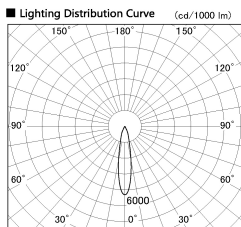

Item no. DD136-0820WW9035-R

Series Name: Cledy versa R-G  
(DD136-AG-R)

White Reflector

Installation	Recessed mount
Type	Extra high-efficiency adjustable downlight : Antiglare
Fixture wattage	7.5W
Beam angle	20deg
Color Temp.	3500K
CRI	Ra>90
Luminous	613 lm
Body	Die-cast aluminum alloy
Body finish	N/A
Trim finish	White
Reflector finish	White
IP Rate	IP20
Light source	COB module
Input Voltage	AC220~240V
Dimming Type	Non-Dimmable
Certificate	CE, CCC
Cut Hole	100mm