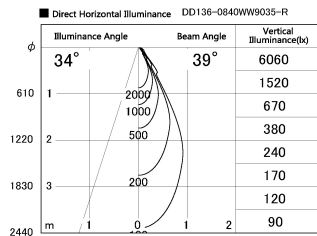

Item no. DD136-0840WW9035-R

Series Name: Cledy versa R-G
(DD136-AG-R)

White Reflector

Installation	Recessed mount
Type	Extra high-efficiency adjustable downlight : Antiglare
Fixture wattage	7.5W
Beam angle	39deg
Color Temp.	3500K
CRI	Ra>90
Luminous	661 lm
Body	Die-cast aluminum alloy
Body finish	N/A
Trim finish	White
Reflector finish	White
IP Rate	IP20
Light source	COB module
Input Voltage	AC220~240V
Dimming Type	Non-Dimmable
Certificate	CE, CCC
Cut Hole	100mm