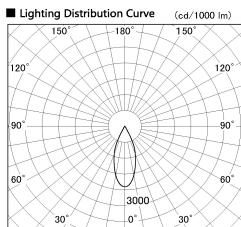

Item no. DD136-0840WW9035-R

Series Name: Cledy versa R-G
(DD136-AG-R)

White Reflector

Installation	Recessed mount
Type	Extra high-efficiency adjustable downlight : Antiglare
Fixture wattage	7.5W
Beam angle	39deg
Color Temp.	3500K
CRI	Ra>90
Luminous	661 lm
Body	Die-cast aluminum alloy
Body finish	N/A
Trim finish	White
Reflector finish	White
IP Rate	IP20
Light source	COB module
Input Voltage	AC220~240V
Dimming Type	Non-Dimmable
Certificate	CE, CCC
Cut Hole	100mm