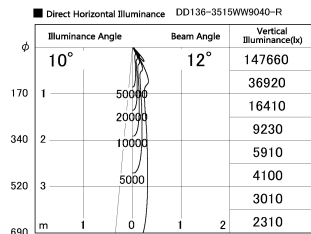

Item no. DD136-3515WW9040-R

Series Name: Cledy versa R-G
(DD136-AG-R)

White Reflector

Installation	Recessed mount
Type	Extra high-efficiency adjustable downlight : Antiglare
Fixture wattage	36W
Beam angle	12 deg
Color Temp.	4000K
CRI	Ra>90
Luminous	3053 lm
Body	Die-cast aluminum alloy
Body finish	N/A
Trim finish	White
Reflector finish	White
IP Rate	IP20
Light source	COB module
Input Voltage	AC220~240V
Dimming Type	Non-Dimmable
Certificate	CE, CCC
Cut Hole	150mm