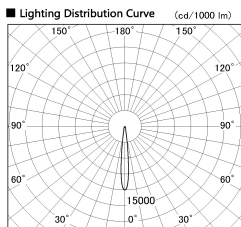

Item no. DD136-3515WW9040-R

Series Name: Cledy versa R-G
(DD136-AG-R)

White Reflector

Installation	Recessed mount
Type	Extra high-efficiency adjustable downlight : Antiglare
Fixture wattage	36W
Beam angle	12 deg
Color Temp.	4000K
CRI	Ra>90
Luminous	3053 lm
Body	Die-cast aluminum alloy
Body finish	N/A
Trim finish	White
Reflector finish	White
IP Rate	IP20
Light source	COB module
Input Voltage	AC220~240V
Dimming Type	Non-Dimmable
Certificate	CE, CCC
Cut Hole	150mm