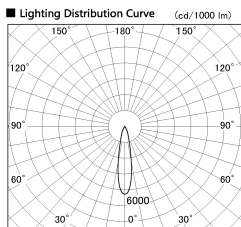

Item no. DD136-3520WW9040-R

Series Name: Cledy versa R-G  
(DD136-AG-R)

White Reflector

Installation	Recessed mount
Type	Extra high-efficiency adjustable downlight : Antiglare
Fixture wattage	36W
Beam angle	21 deg
Color Temp.	4000K
CRI	Ra>90
Luminous	3535 lm
Body	Die-cast aluminum alloy
Body finish	N/A
Trim finish	White
Reflector finish	White
IP Rate	IP20
Light source	COB module
Input Voltage	AC220~240V
Dimming Type	Non-Dimmable
Certificate	CE, CCC
Cut Hole	150mm