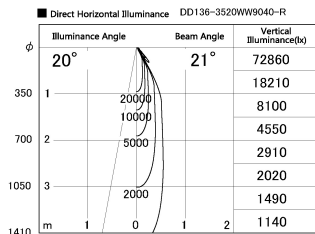

Item no. DD136-3520WW9040-R

Series Name: Cledy versa R-G  
(DD136-AG-R)

White Reflector

Installation	Recessed mount
Type	Extra high-efficiency adjustable downlight : Antiglare
Fixture wattage	36W
Beam angle	21 deg
Color Temp.	4000K
CRI	Ra>90
Luminous	3535 lm
Body	Die-cast aluminum alloy
Body finish	N/A
Trim finish	White
Reflector finish	White
IP Rate	IP20
Light source	COB module
Input Voltage	AC220~240V
Dimming Type	Non-Dimmable
Certificate	CE, CCC
Cut Hole	150mm