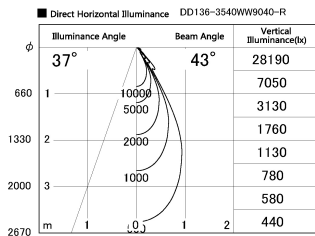

Item no. DD136-3540WW9040-R

Series Name: Cledy versa R-G
(DD136-AG-R)

White Reflector

Installation	Recessed mount
Type	Extra high-efficiency adjustable downlight : Antiglare
Fixture wattage	36W
Beam angle	42 deg
Color Temp.	4000K
CRI	Ra>90
Luminous	3490 lm
Body	Die-cast aluminum alloy
Body finish	N/A
Trim finish	White
Reflector finish	White
IP Rate	IP20
Light source	COB module
Input Voltage	AC220~240V
Dimming Type	Non-Dimmable
Certificate	CE, CCC
Cut Hole	150mm