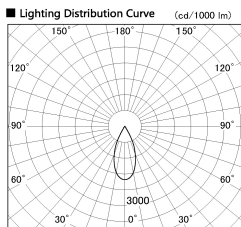

Item no. DD136-3540WW9040-R

Series Name: Cledy versa R-G
(DD136-AG-R)

White Reflector

Installation	Recessed mount
Type	Extra high-efficiency adjustable downlight : Antiglare
Fixture wattage	36W
Beam angle	42 deg
Color Temp.	4000K
CRI	Ra>90
Luminous	3490 lm
Body	Die-cast aluminum alloy
Body finish	N/A
Trim finish	White
Reflector finish	White
IP Rate	IP20
Light source	COB module
Input Voltage	AC220~240V
Dimming Type	Non-Dimmable
Certificate	CE, CCC
Cut Hole	150mm