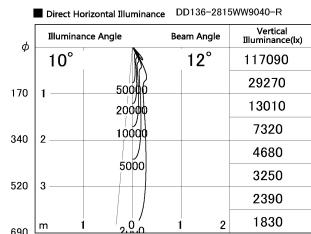

Item no. DD136-2815WW9040-R

Series Name: Cledy versa R-G
(DD136-AG-R)

White Reflector

Installation	Recessed mount
Type	Extra high-efficiency adjustable downlight : Antiglare
Fixture wattage	28W
Beam angle	12 deg
Color Temp.	4000K
CRI	Ra>90
Luminous	2421 lm
Body	Die-cast aluminum alloy
Body finish	N/A
Trim finish	White
Reflector finish	White
IP Rate	IP20
Light source	COB module
Input Voltage	AC220~240V
Dimming Type	Non-Dimmable
Certificate	CE, CCC
Cut Hole	150mm