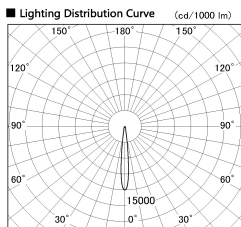

Item no. DD136-2815WW9040-R

Series Name: Cledy versa R-G
(DD136-AG-R)

White Reflector

Installation	Recessed mount
Type	Extra high-efficiency adjustable downlight : Antiglare
Fixture wattage	28W
Beam angle	12 deg
Color Temp.	4000K
CRI	Ra>90
Luminous	2421 lm
Body	Die-cast aluminum alloy
Body finish	N/A
Trim finish	White
Reflector finish	White
IP Rate	IP20
Light source	COB module
Input Voltage	AC220~240V
Dimming Type	Non-Dimmable
Certificate	CE, CCC
Cut Hole	150mm