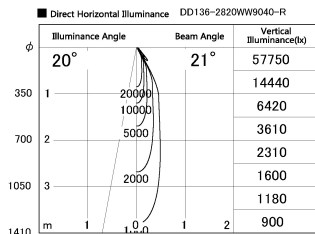

Item no. DD136-2820WW9040-R

Series Name: Cledy versa R-G  
(DD136-AG-R)

White Reflector

Installation	Recessed mount
Type	Extra high-efficiency adjustable downlight : Antiglare
Fixture wattage	28W
Beam angle	21 deg
Color Temp.	4000K
CRI	Ra>90
Luminous	2802 lm
Body	Die-cast aluminum alloy
Body finish	N/A
Trim finish	White
Reflector finish	White
IP Rate	IP20
Light source	COB module
Input Voltage	AC220~240V
Dimming Type	Non-Dimmable
Certificate	CE, CCC
Cut Hole	150mm