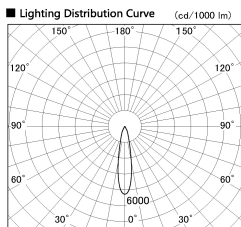

Item no. DD136-2820WW9040-R

Series Name: Cledy versa R-G  
(DD136-AG-R)

White Reflector

Installation	Recessed mount
Type	Extra high-efficiency adjustable downlight : Antiglare
Fixture wattage	28W
Beam angle	21 deg
Color Temp.	4000K
CRI	Ra>90
Luminous	2802 lm
Body	Die-cast aluminum alloy
Body finish	N/A
Trim finish	White
Reflector finish	White
IP Rate	IP20
Light source	COB module
Input Voltage	AC220~240V
Dimming Type	Non-Dimmable
Certificate	CE, CCC
Cut Hole	150mm