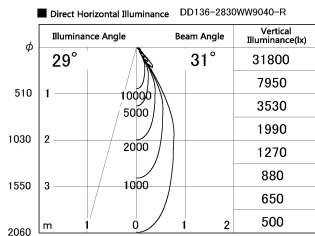

Item no. DD136-2830WW9040-R

Series Name: Cledy versa R-G
(DD136-AG-R)

White Reflector

Installation	Recessed mount
Type	Extra high-efficiency adjustable downlight : Antiglare
Fixture wattage	28W
Beam angle	31 deg
Color Temp.	4000K
CRI	Ra>90
Luminous	2791 lm
Body	Die-cast aluminum alloy
Body finish	N/A
Trim finish	White
Reflector finish	White
IP Rate	IP20
Light source	COB module
Input Voltage	AC220~240V
Dimming Type	Non-Dimmable
Certificate	CE, CCC
Cut Hole	150mm