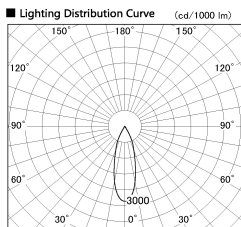

Item no. DD136-2830WW9040-R

Series Name: Cledy versa R-G
(DD136-AG-R)

White Reflector

Installation	Recessed mount
Type	Extra high-efficiency adjustable downlight : Antiglare
Fixture wattage	28W
Beam angle	31 deg
Color Temp.	4000K
CRI	Ra>90
Luminous	2791 lm
Body	Die-cast aluminum alloy
Body finish	N/A
Trim finish	White
Reflector finish	White
IP Rate	IP20
Light source	COB module
Input Voltage	AC220~240V
Dimming Type	Non-Dimmable
Certificate	CE, CCC
Cut Hole	150mm