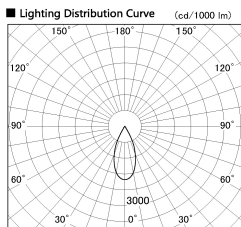

Item no. DD136-2840WW9040-R

Series Name: Cledy versa R-G
(DD136-AG-R)

White Reflector

Installation	Recessed mount
Type	Extra high-efficiency adjustable downlight : Antiglare
Fixture wattage	28W
Beam angle	42 deg
Color Temp.	4000K
CRI	Ra>90
Luminous	2767 lm
Body	Die-cast aluminum alloy
Body finish	N/A
Trim finish	White
Reflector finish	White
IP Rate	IP20
Light source	COB module
Input Voltage	AC220~240V
Dimming Type	Non-Dimmable
Certificate	CE, CCC
Cut Hole	150mm