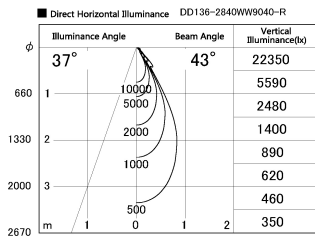

Item no. DD136-2840WW9040-R

Series Name: Cledy versa R-G
(DD136-AG-R)

White Reflector

Installation	Recessed mount
Type	Extra high-efficiency adjustable downlight : Antiglare
Fixture wattage	28W
Beam angle	42 deg
Color Temp.	4000K
CRI	Ra>90
Luminous	2767 lm
Body	Die-cast aluminum alloy
Body finish	N/A
Trim finish	White
Reflector finish	White
IP Rate	IP20
Light source	COB module
Input Voltage	AC220~240V
Dimming Type	Non-Dimmable
Certificate	CE, CCC
Cut Hole	150mm