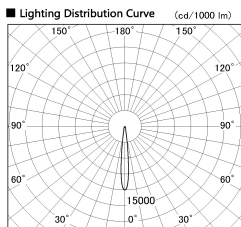

Item no. DD136-2615WW9040-R

Series Name: Cledy versa R-G
(DD136-AG-R)

White Reflector

Installation	Recessed mount
Type	Extra high-efficiency adjustable downlight : Antiglare
Fixture wattage	23W
Beam angle	12 deg
Color Temp.	4000K
CRI	Ra>90
Luminous	2094 lm
Body	Die-cast aluminum alloy
Body finish	N/A
Trim finish	White
Reflector finish	White
IP Rate	IP20
Light source	COB module
Input Voltage	AC220~240V
Dimming Type	Non-Dimmable
Certificate	CE, CCC
Cut Hole	150mm