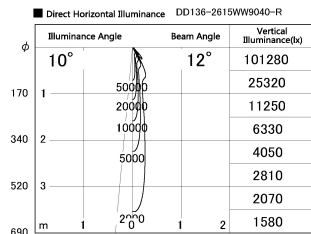

Item no. DD136-2615WW9040-R

Series Name: Cledy versa R-G
(DD136-AG-R)

White Reflector

Installation	Recessed mount
Type	Extra high-efficiency adjustable downlight : Antiglare
Fixture wattage	23W
Beam angle	12 deg
Color Temp.	4000K
CRI	Ra>90
Luminous	2094 lm
Body	Die-cast aluminum alloy
Body finish	N/A
Trim finish	White
Reflector finish	White
IP Rate	IP20
Light source	COB module
Input Voltage	AC220~240V
Dimming Type	Non-Dimmable
Certificate	CE, CCC
Cut Hole	150mm