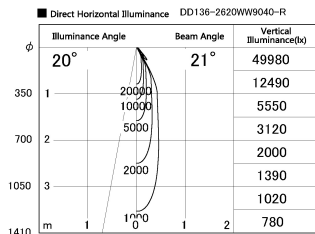

Item no. DD136-2620WW9040-R

Series Name: Cledy versa R-G
(DD136-AG-R)

White Reflector

Installation	Recessed mount
Type	Extra high-efficiency adjustable downlight : Antiglare
Fixture wattage	23W
Beam angle	21 deg
Color Temp.	4000K
CRI	Ra>90
Luminous	2425 lm
Body	Die-cast aluminum alloy
Body finish	N/A
Trim finish	White
Reflector finish	White
IP Rate	IP20
Light source	COB module
Input Voltage	AC220~240V
Dimming Type	Non-Dimmable
Certificate	CE, CCC
Cut Hole	150mm