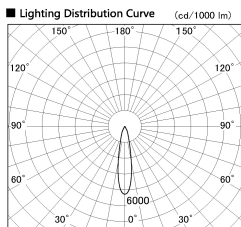

Item no. DD136-2620WW9040-R

Series Name: Cledy versa R-G
(DD136-AG-R)

White Reflector

Installation	Recessed mount
Type	Extra high-efficiency adjustable downlight : Antiglare
Fixture wattage	23W
Beam angle	21 deg
Color Temp.	4000K
CRI	Ra>90
Luminous	2425 lm
Body	Die-cast aluminum alloy
Body finish	N/A
Trim finish	White
Reflector finish	White
IP Rate	IP20
Light source	COB module
Input Voltage	AC220~240V
Dimming Type	Non-Dimmable
Certificate	CE, CCC
Cut Hole	150mm