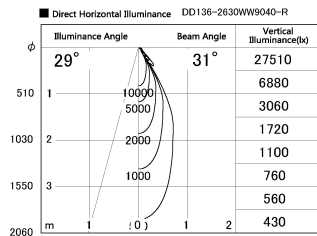

Item no. DD136-2630WW9040-R

Series Name: Cledy versa R-G
(DD136-AG-R)

White Reflector

Installation	Recessed mount
Type	Extra high-efficiency adjustable downlight : Antiglare
Fixture wattage	23W
Beam angle	31 deg
Color Temp.	4000K
CRI	Ra>90
Luminous	2415 lm
Body	Die-cast aluminum alloy
Body finish	N/A
Trim finish	White
Reflector finish	White
IP Rate	IP20
Light source	COB module
Input Voltage	AC220~240V
Dimming Type	Non-Dimmable
Certificate	CE, CCC
Cut Hole	150mm