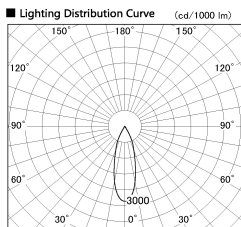

Item no. DD136-2630WW9040-R

Series Name: Cledy versa R-G
(DD136-AG-R)

White Reflector

Installation	Recessed mount
Type	Extra high-efficiency adjustable downlight : Antiglare
Fixture wattage	23W
Beam angle	31 deg
Color Temp.	4000K
CRI	Ra>90
Luminous	2415 lm
Body	Die-cast aluminum alloy
Body finish	N/A
Trim finish	White
Reflector finish	White
IP Rate	IP20
Light source	COB module
Input Voltage	AC220~240V
Dimming Type	Non-Dimmable
Certificate	CE, CCC
Cut Hole	150mm