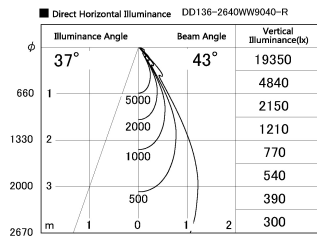

Item no. DD136-2640WW9040-R

Series Name: Cledy versa R-G
(DD136-AG-R)

White Reflector

Installation	Recessed mount
Type	Extra high-efficiency adjustable downlight : Antiglare
Fixture wattage	23W
Beam angle	42 deg
Color Temp.	4000K
CRI	Ra>90
Luminous	2395 lm
Body	Die-cast aluminum alloy
Body finish	N/A
Trim finish	White
Reflector finish	White
IP Rate	IP20
Light source	COB module
Input Voltage	AC220~240V
Dimming Type	Non-Dimmable
Certificate	CE, CCC
Cut Hole	150mm