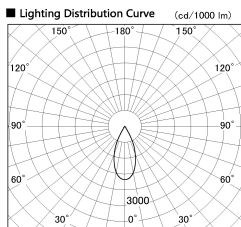

Item no. DD136-2640WW9040-R

Series Name: Cledy versa R-G
(DD136-AG-R)

White Reflector

Installation	Recessed mount
Type	Extra high-efficiency adjustable downlight : Antiglare
Fixture wattage	23W
Beam angle	42 deg
Color Temp.	4000K
CRI	Ra>90
Luminous	2395 lm
Body	Die-cast aluminum alloy
Body finish	N/A
Trim finish	White
Reflector finish	White
IP Rate	IP20
Light source	COB module
Input Voltage	AC220~240V
Dimming Type	Non-Dimmable
Certificate	CE, CCC
Cut Hole	150mm