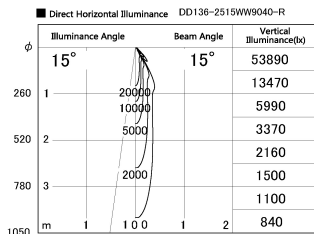

Item no. DD136-2515WW9040-R

Series Name: Cledy versa R-G  
(DD136-AG-R)

White Reflector

Installation	Recessed mount
Type	Extra high-efficiency adjustable downlight : Antiglare
Fixture wattage	23W
Beam angle	14 deg
Color Temp.	4000K
CRI	Ra>90
Luminous	1966 lm
Body	Die-cast aluminum alloy
Body finish	N/A
Trim finish	White
Reflector finish	White
IP Rate	IP20
Light source	COB module
Input Voltage	AC220~240V
Dimming Type	Non-Dimmable
Certificate	CE, CCC
Cut Hole	125mm