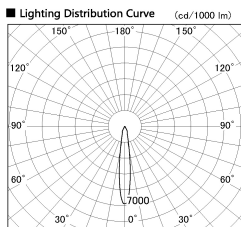

Item no. DD136-2515WW9040-R

Series Name: Cledy versa R-G  
(DD136-AG-R)

White Reflector

Installation	Recessed mount
Type	Extra high-efficiency adjustable downlight : Antiglare
Fixture wattage	23W
Beam angle	14 deg
Color Temp.	4000K
CRI	Ra>90
Luminous	1966 lm
Body	Die-cast aluminum alloy
Body finish	N/A
Trim finish	White
Reflector finish	White
IP Rate	IP20
Light source	COB module
Input Voltage	AC220~240V
Dimming Type	Non-Dimmable
Certificate	CE, CCC
Cut Hole	125mm