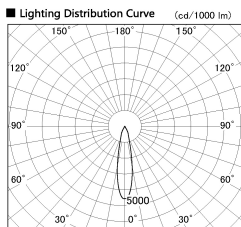

Item no. DD136-2520WW9040-R

Series Name: Cledy versa R-G
(DD136-AG-R)

White Reflector

Installation	Recessed mount
Type	Extra high-efficiency adjustable downlight : Antiglare
Fixture wattage	23W
Beam angle	21 deg
Color Temp.	4000K
CRI	Ra>90
Luminous	2186 lm
Body	Die-cast aluminum alloy
Body finish	N/A
Trim finish	White
Reflector finish	White
IP Rate	IP20
Light source	COB module
Input Voltage	AC220~240V
Dimming Type	Non-Dimmable
Certificate	CE, CCC
Cut Hole	125mm