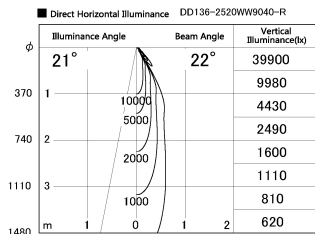

Item no. DD136-2520WW9040-R

Series Name: Cledy versa R-G
(DD136-AG-R)

White Reflector

Installation	Recessed mount
Type	Extra high-efficiency adjustable downlight : Antiglare
Fixture wattage	23W
Beam angle	21 deg
Color Temp.	4000K
CRI	Ra>90
Luminous	2186 lm
Body	Die-cast aluminum alloy
Body finish	N/A
Trim finish	White
Reflector finish	White
IP Rate	IP20
Light source	COB module
Input Voltage	AC220~240V
Dimming Type	Non-Dimmable
Certificate	CE, CCC
Cut Hole	125mm