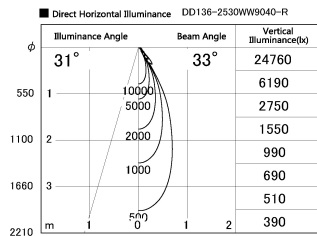

Item no. DD136-2530WW9040-R

Series Name: Cledy versa R-G  
(DD136-AG-R)

White Reflector

Installation	Recessed mount
Type	Extra high-efficiency adjustable downlight : Antiglare
Fixture wattage	23W
Beam angle	32 deg
Color Temp.	4000K
CRI	Ra>90
Luminous	2232 lm
Body	Die-cast aluminum alloy
Body finish	N/A
Trim finish	White
Reflector finish	White
IP Rate	IP20
Light source	COB module
Input Voltage	AC220~240V
Dimming Type	Non-Dimmable
Certificate	CE, CCC
Cut Hole	125mm