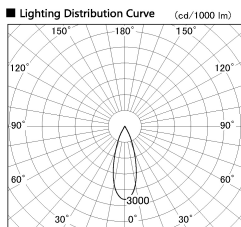

Item no. DD136-2530WW9040-R

Series Name: Cledy versa R-G  
(DD136-AG-R)

White Reflector

Installation	Recessed mount
Type	Extra high-efficiency adjustable downlight : Antiglare
Fixture wattage	23W
Beam angle	32 deg
Color Temp.	4000K
CRI	Ra>90
Luminous	2232 lm
Body	Die-cast aluminum alloy
Body finish	N/A
Trim finish	White
Reflector finish	White
IP Rate	IP20
Light source	COB module
Input Voltage	AC220~240V
Dimming Type	Non-Dimmable
Certificate	CE, CCC
Cut Hole	125mm