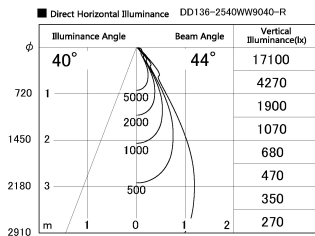

Item no. DD136-2540WW9040-R

Series Name: Cledy versa R-G
(DD136-AG-R)

White Reflector

Installation	Recessed mount
Type	Extra high-efficiency adjustable downlight : Antiglare
Fixture wattage	23W
Beam angle	43 deg
Color Temp.	4000K
CRI	Ra>90
Luminous	2275 lm
Body	Die-cast aluminum alloy
Body finish	N/A
Trim finish	White
Reflector finish	White
IP Rate	IP20
Light source	COB module
Input Voltage	AC220~240V
Dimming Type	Non-Dimmable
Certificate	CE, CCC
Cut Hole	125mm