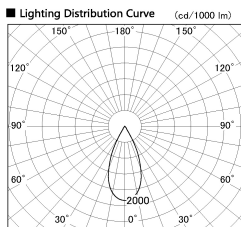

Item no. DD136-2540WW9040-R

Series Name: Cledy versa R-G
(DD136-AG-R)

White Reflector

Installation	Recessed mount
Type	Extra high-efficiency adjustable downlight : Antiglare
Fixture wattage	23W
Beam angle	43 deg
Color Temp.	4000K
CRI	Ra>90
Luminous	2275 lm
Body	Die-cast aluminum alloy
Body finish	N/A
Trim finish	White
Reflector finish	White
IP Rate	IP20
Light source	COB module
Input Voltage	AC220~240V
Dimming Type	Non-Dimmable
Certificate	CE, CCC
Cut Hole	125mm