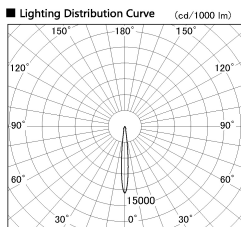

Item no. DD136-2015WW9040-R

Series Name: Cledy versa R-G
(DD136-AG-R)

White Reflector

Installation	Recessed mount
Type	Extra high-efficiency adjustable downlight : Antiglare
Fixture wattage	20W
Beam angle	12 deg
Color Temp.	4000K
CRI	Ra>90
Luminous	1639 lm
Body	Die-cast aluminum alloy
Body finish	N/A
Trim finish	White
Reflector finish	White
IP Rate	IP20
Light source	COB module
Input Voltage	AC220~240V
Dimming Type	Non-Dimmable
Certificate	CE, CCC
Cut Hole	125mm