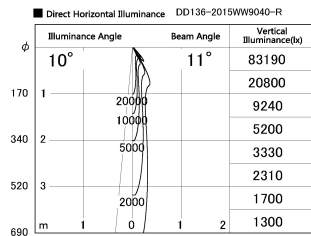

Item no. DD136-2015WW9040-R

Series Name: Cledy versa R-G
(DD136-AG-R)

White Reflector

Installation	Recessed mount
Type	Extra high-efficiency adjustable downlight : Antiglare
Fixture wattage	20W
Beam angle	12 deg
Color Temp.	4000K
CRI	Ra>90
Luminous	1639 lm
Body	Die-cast aluminum alloy
Body finish	N/A
Trim finish	White
Reflector finish	White
IP Rate	IP20
Light source	COB module
Input Voltage	AC220~240V
Dimming Type	Non-Dimmable
Certificate	CE, CCC
Cut Hole	125mm