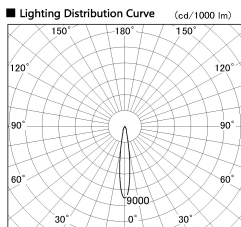

Item no. DD136-2020WW9040-R

Series Name: Cledy versa R-G
(DD136-AG-R)

White Reflector

Installation	Recessed mount
Type	Extra high-efficiency adjustable downlight : Antiglare
Fixture wattage	20W
Beam angle	15 deg
Color Temp.	4000K
CRI	Ra>90
Luminous	1793 lm
Body	Die-cast aluminum alloy
Body finish	N/A
Trim finish	White
Reflector finish	White
IP Rate	IP20
Light source	COB module
Input Voltage	AC220~240V
Dimming Type	Non-Dimmable
Certificate	CE, CCC
Cut Hole	125mm