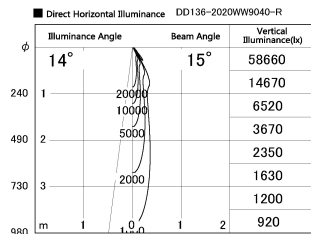

Item no. DD136-2020WW9040-R

Series Name: Cledy versa R-G
(DD136-AG-R)

White Reflector

Installation	Recessed mount
Type	Extra high-efficiency adjustable downlight : Antiglare
Fixture wattage	20W
Beam angle	15 deg
Color Temp.	4000K
CRI	Ra>90
Luminous	1793 lm
Body	Die-cast aluminum alloy
Body finish	N/A
Trim finish	White
Reflector finish	White
IP Rate	IP20
Light source	COB module
Input Voltage	AC220~240V
Dimming Type	Non-Dimmable
Certificate	CE, CCC
Cut Hole	125mm