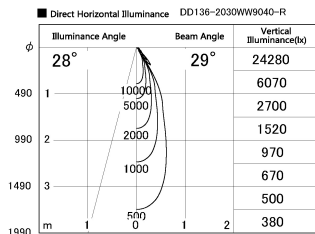

Item no. DD136-2030WW9040-R

Series Name: Cledy versa R-G
(DD136-AG-R)

White Reflector

Installation	Recessed mount
Type	Extra high-efficiency adjustable downlight : Antiglare
Fixture wattage	20W
Beam angle	28 deg
Color Temp.	4000K
CRI	Ra>90
Luminous	1851 lm
Body	Die-cast aluminum alloy
Body finish	N/A
Trim finish	White
Reflector finish	White
IP Rate	IP20
Light source	COB module
Input Voltage	AC220~240V
Dimming Type	Non-Dimmable
Certificate	CE, CCC
Cut Hole	125mm