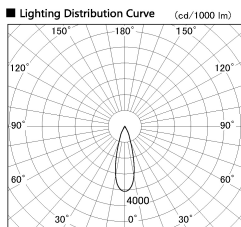

Item no. DD136-2030WW9040-R

Series Name: Cledy versa R-G
(DD136-AG-R)

White Reflector

Installation	Recessed mount
Type	Extra high-efficiency adjustable downlight : Antiglare
Fixture wattage	20W
Beam angle	28 deg
Color Temp.	4000K
CRI	Ra>90
Luminous	1851 lm
Body	Die-cast aluminum alloy
Body finish	N/A
Trim finish	White
Reflector finish	White
IP Rate	IP20
Light source	COB module
Input Voltage	AC220~240V
Dimming Type	Non-Dimmable
Certificate	CE, CCC
Cut Hole	125mm