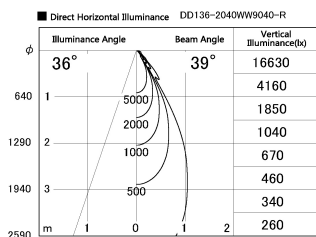

Item no. DD136-2040WW9040-R

Series Name: Cledy versa R-G  
(DD136-AG-R)

White Reflector

Installation	Recessed mount
Type	Extra high-efficiency adjustable downlight : Antiglare
Fixture wattage	20W
Beam angle	37 deg
Color Temp.	4000K
CRI	Ra>90
Luminous	1876 lm
Body	Die-cast aluminum alloy
Body finish	N/A
Trim finish	White
Reflector finish	White
IP Rate	IP20
Light source	COB module
Input Voltage	AC220~240V
Dimming Type	Non-Dimmable
Certificate	CE, CCC
Cut Hole	125mm