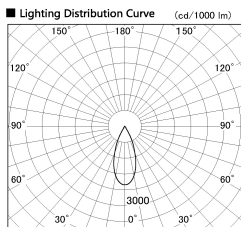

Item no. DD136-2040WW9040-R

Series Name: Cledy versa R-G
(DD136-AG-R)

White Reflector

Installation	Recessed mount
Type	Extra high-efficiency adjustable downlight : Antiglare
Fixture wattage	20W
Beam angle	37 deg
Color Temp.	4000K
CRI	Ra>90
Luminous	1876 lm
Body	Die-cast aluminum alloy
Body finish	N/A
Trim finish	White
Reflector finish	White
IP Rate	IP20
Light source	COB module
Input Voltage	AC220~240V
Dimming Type	Non-Dimmable
Certificate	CE, CCC
Cut Hole	125mm