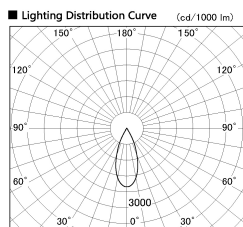

Item no. DD136-2040WW9040-R

Series Name: Cledy versa R-G  
(DD136-AG-R)

White Reflector

Installation	Recessed mount
Type	Extra high-efficiency adjustable downlight : Antiglare
Fixture wattage	20W
Beam angle	37 deg
Color Temp.	4000K
CRI	Ra>90
Luminous	1876 lm
Body	Die-cast aluminum alloy
Body finish	N/A
Trim finish	White
Reflector finish	White
IP Rate	IP20
Light source	COB module
Input Voltage	AC220~240V
Dimming Type	Non-Dimmable
Certificate	CE, CCC
Cut Hole	125mm