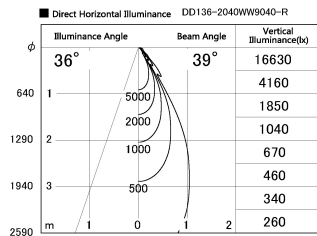

Item no. DD136-2040WW9040-R

Series Name: Cledy versa R-G
(DD136-AG-R)

White Reflector

Installation	Recessed mount
Type	Extra high-efficiency adjustable downlight : Antiglare
Fixture wattage	20W
Beam angle	37 deg
Color Temp.	4000K
CRI	Ra>90
Luminous	1876 lm
Body	Die-cast aluminum alloy
Body finish	N/A
Trim finish	White
Reflector finish	White
IP Rate	IP20
Light source	COB module
Input Voltage	AC220~240V
Dimming Type	Non-Dimmable
Certificate	CE, CCC
Cut Hole	125mm