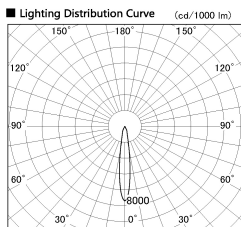

Item no. DD136-1915WW9040-R

Series Name: Cledy versa R-G
(DD136-AG-R)

White Reflector

Installation	Recessed mount
Type	Extra high-efficiency adjustable downlight : Antiglare
Fixture wattage	18.6W
Beam angle	15 deg
Color Temp.	4000K
CRI	Ra>90
Luminous	1466 lm
Body	Die-cast aluminum alloy
Body finish	N/A
Trim finish	White
Reflector finish	White
IP Rate	IP20
Light source	COB module
Input Voltage	AC220~240V
Dimming Type	Non-Dimmable
Certificate	CE, CCC
Cut Hole	100mm