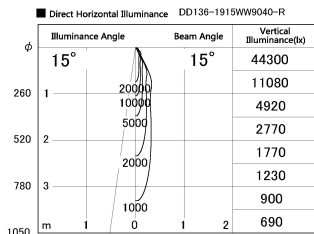

Item no. DD136-1915WW9040-R

Series Name: Cledy versa R-G
(DD136-AG-R)

White Reflector

Installation	Recessed mount
Type	Extra high-efficiency adjustable downlight : Antiglare
Fixture wattage	18.6W
Beam angle	15 deg
Color Temp.	4000K
CRI	Ra>90
Luminous	1466 lm
Body	Die-cast aluminum alloy
Body finish	N/A
Trim finish	White
Reflector finish	White
IP Rate	IP20
Light source	COB module
Input Voltage	AC220~240V
Dimming Type	Non-Dimmable
Certificate	CE, CCC
Cut Hole	100mm