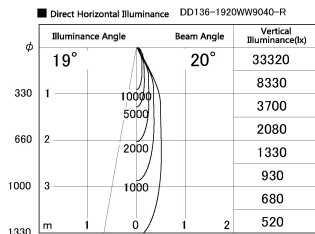

Item no. DD136-1920WW9040-R

Series Name: Cledy versa R-G
(DD136-AG-R)

White Reflector

Installation	Recessed mount
Type	Extra high-efficiency adjustable downlight : Antiglare
Fixture wattage	18.6W
Beam angle	19 deg
Color Temp.	4000K
CRI	Ra>90
Luminous	1527 lm
Body	Die-cast aluminum alloy
Body finish	N/A
Trim finish	White
Reflector finish	White
IP Rate	IP20
Light source	COB module
Input Voltage	AC220~240V
Dimming Type	Non-Dimmable
Certificate	CE, CCC
Cut Hole	100mm