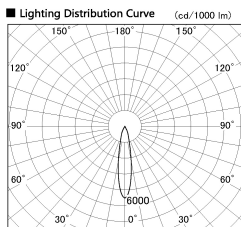

Item no. DD136-1920WW9040-R

Series Name: Cledy versa R-G
(DD136-AG-R)

White Reflector

Installation	Recessed mount
Type	Extra high-efficiency adjustable downlight : Antiglare
Fixture wattage	18.6W
Beam angle	19 deg
Color Temp.	4000K
CRI	Ra>90
Luminous	1527 lm
Body	Die-cast aluminum alloy
Body finish	N/A
Trim finish	White
Reflector finish	White
IP Rate	IP20
Light source	COB module
Input Voltage	AC220~240V
Dimming Type	Non-Dimmable
Certificate	CE, CCC
Cut Hole	100mm