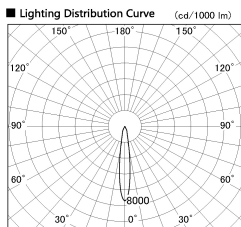

Item no. DD136-1115WW9040-R

Series Name: Cledy versa R-G
(DD136-AG-R)

White Reflector

Installation	Recessed mount
Type	Extra high-efficiency adjustable downlight : Antiglare
Fixture wattage	10.5W
Beam angle	15 deg
Color Temp.	4000K
CRI	Ra>90
Luminous	839 lm
Body	Die-cast aluminum alloy
Body finish	N/A
Trim finish	White
Reflector finish	White
IP Rate	IP20
Light source	COB module
Input Voltage	AC220~240V
Dimming Type	Non-Dimmable
Certificate	CE, CCC
Cut Hole	100mm