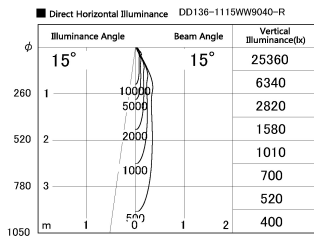

Item no. DD136-1115WW9040-R

Series Name: Cledy versa R-G
(DD136-AG-R)

White Reflector

Installation	Recessed mount
Type	Extra high-efficiency adjustable downlight : Antiglare
Fixture wattage	10.5W
Beam angle	15 deg
Color Temp.	4000K
CRI	Ra>90
Luminous	839 lm
Body	Die-cast aluminum alloy
Body finish	N/A
Trim finish	White
Reflector finish	White
IP Rate	IP20
Light source	COB module
Input Voltage	AC220~240V
Dimming Type	Non-Dimmable
Certificate	CE, CCC
Cut Hole	100mm