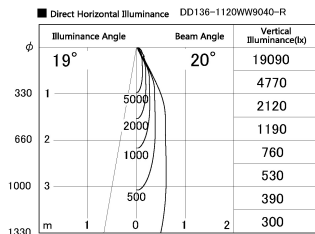

Item no. DD136-1120WW9040-R

Series Name: Cledy versa R-G  
(DD136-AG-R)

White Reflector

Installation	Recessed mount
Type	Extra high-efficiency adjustable downlight : Antiglare
Fixture wattage	10.5W
Beam angle	19 deg
Color Temp.	4000K
CRI	Ra>90
Luminous	875 lm
Body	Die-cast aluminum alloy
Body finish	N/A
Trim finish	White
Reflector finish	White
IP Rate	IP20
Light source	COB module
Input Voltage	AC220~240V
Dimming Type	Non-Dimmable
Certificate	CE, CCC
Cut Hole	100mm