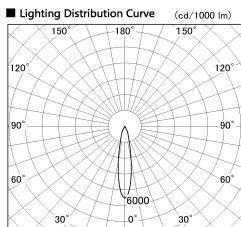

Item no. DD136-1120WW9040-R

Series Name: Cledy versa R-G  
(DD136-AG-R)

White Reflector

Installation	Recessed mount
Type	Extra high-efficiency adjustable downlight : Antiglare
Fixture wattage	10.5W
Beam angle	19 deg
Color Temp.	4000K
CRI	Ra>90
Luminous	875 lm
Body	Die-cast aluminum alloy
Body finish	N/A
Trim finish	White
Reflector finish	White
IP Rate	IP20
Light source	COB module
Input Voltage	AC220~240V
Dimming Type	Non-Dimmable
Certificate	CE, CCC
Cut Hole	100mm