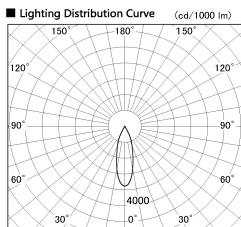

Item no. DD136-1130WW9040-R

Series Name: Cledy versa R-G
(DD136-AG-R)

White Reflector

Installation	Recessed mount
Type	Extra high-efficiency adjustable downlight : Antiglare
Fixture wattage	10.5W
Beam angle	29 deg
Color Temp.	4000K
CRI	Ra>90
Luminous	932 lm
Body	Die-cast aluminum alloy
Body finish	N/A
Trim finish	White
Reflector finish	White
IP Rate	IP20
Light source	COB module
Input Voltage	AC220~240V
Dimming Type	Non-Dimmable
Certificate	CE, CCC
Cut Hole	100mm