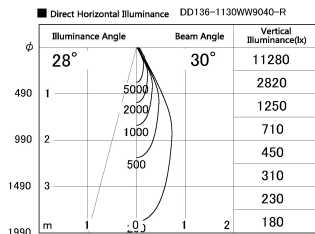

Item no. DD136-1130WW9040-R

Series Name: Cledy versa R-G
(DD136-AG-R)

White Reflector

Installation	Recessed mount
Type	Extra high-efficiency adjustable downlight : Antiglare
Fixture wattage	10.5W
Beam angle	29 deg
Color Temp.	4000K
CRI	Ra>90
Luminous	932 lm
Body	Die-cast aluminum alloy
Body finish	N/A
Trim finish	White
Reflector finish	White
IP Rate	IP20
Light source	COB module
Input Voltage	AC220~240V
Dimming Type	Non-Dimmable
Certificate	CE, CCC
Cut Hole	100mm