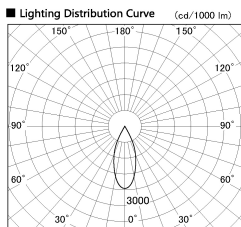

Item no. DD136-1140WW9040-R

Series Name: Cledy versa R-G  
(DD136-AG-R)

White Reflector

Installation	Recessed mount
Type	Extra high-efficiency adjustable downlight : Antiglare
Fixture wattage	10.5W
Beam angle	40 deg
Color Temp.	4000K
CRI	Ra>90
Luminous	949 lm
Body	Die-cast aluminum alloy
Body finish	N/A
Trim finish	White
Reflector finish	White
IP Rate	IP20
Light source	COB module
Input Voltage	AC220~240V
Dimming Type	Non-Dimmable
Certificate	CE, CCC
Cut Hole	100mm