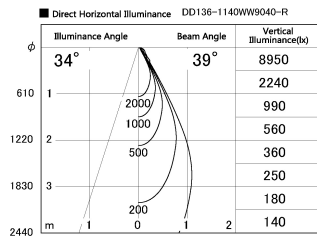

Item no. DD136-1140WW9040-R

Series Name: Cledy versa R-G  
(DD136-AG-R)

White Reflector

Installation	Recessed mount
Type	Extra high-efficiency adjustable downlight : Antiglare
Fixture wattage	10.5W
Beam angle	40 deg
Color Temp.	4000K
CRI	Ra>90
Luminous	949 lm
Body	Die-cast aluminum alloy
Body finish	N/A
Trim finish	White
Reflector finish	White
IP Rate	IP20
Light source	COB module
Input Voltage	AC220~240V
Dimming Type	Non-Dimmable
Certificate	CE, CCC
Cut Hole	100mm