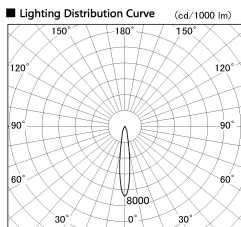

Item no. DD136-0815WW9040-R

Series Name: Cledy versa R-G  
(DD136-AG-R)

White Reflector

Installation	Recessed mount
Type	Extra high-efficiency adjustable downlight : Antiglare
Fixture wattage	7.5W
Beam angle	16deg
Color Temp.	4000K
CRI	Ra>90
Luminous	587 lm
Body	Die-cast aluminum alloy
Body finish	N/A
Trim finish	White
Reflector finish	White
IP Rate	IP20
Light source	COB module
Input Voltage	AC220~240V
Dimming Type	Non-Dimmable
Certificate	CE, CCC
Cut Hole	100mm