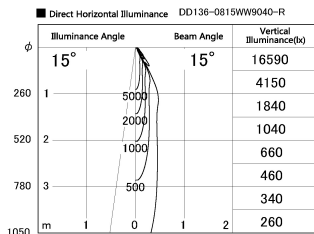

Item no. DD136-0815WW9040-R

Series Name: Cledy versa R-G  
(DD136-AG-R)

White Reflector

Installation	Recessed mount
Type	Extra high-efficiency adjustable downlight : Antiglare
Fixture wattage	7.5W
Beam angle	16deg
Color Temp.	4000K
CRI	Ra>90
Luminous	587 lm
Body	Die-cast aluminum alloy
Body finish	N/A
Trim finish	White
Reflector finish	White
IP Rate	IP20
Light source	COB module
Input Voltage	AC220~240V
Dimming Type	Non-Dimmable
Certificate	CE, CCC
Cut Hole	100mm