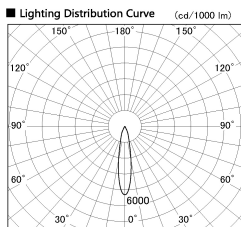

Item no. DD136-0820WW9040-R

Series Name: Cledy versa R-G  
(DD136-AG-R)

White Reflector

Installation	Recessed mount
Type	Extra high-efficiency adjustable downlight : Antiglare
Fixture wattage	7.5W
Beam angle	20deg
Color Temp.	4000K
CRI	Ra>90
Luminous	621 lm
Body	Die-cast aluminum alloy
Body finish	N/A
Trim finish	White
Reflector finish	White
IP Rate	IP20
Light source	COB module
Input Voltage	AC220~240V
Dimming Type	Non-Dimmable
Certificate	CE, CCC
Cut Hole	100mm