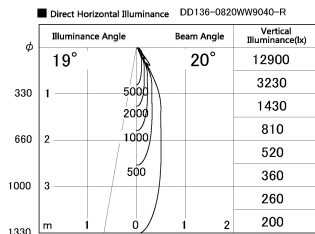

Item no. DD136-0820WW9040-R

Series Name: Cledy versa R-G  
(DD136-AG-R)

White Reflector

Installation	Recessed mount
Type	Extra high-efficiency adjustable downlight : Antiglare
Fixture wattage	7.5W
Beam angle	20deg
Color Temp.	4000K
CRI	Ra>90
Luminous	621 lm
Body	Die-cast aluminum alloy
Body finish	N/A
Trim finish	White
Reflector finish	White
IP Rate	IP20
Light source	COB module
Input Voltage	AC220~240V
Dimming Type	Non-Dimmable
Certificate	CE, CCC
Cut Hole	100mm