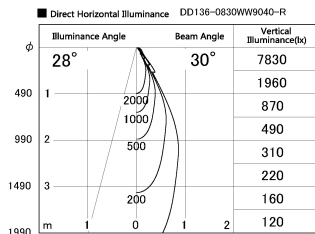

Item no. DD136-0830WW9040-R

Series Name: Cledy versa R-G
(DD136-AG-R)

White Reflector

Installation	Recessed mount
Type	Extra high-efficiency adjustable downlight : Antiglare
Fixture wattage	7.5W
Beam angle	30deg
Color Temp.	4000K
CRI	Ra>90
Luminous	662 lm
Body	Die-cast aluminum alloy
Body finish	N/A
Trim finish	White
Reflector finish	White
IP Rate	IP20
Light source	COB module
Input Voltage	AC220~240V
Dimming Type	Non-Dimmable
Certificate	CE, CCC
Cut Hole	100mm