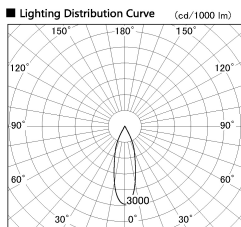

Item no. DD136-0830WW9040-R

Series Name: Cledy versa R-G  
(DD136-AG-R)

White Reflector

Installation	Recessed mount
Type	Extra high-efficiency adjustable downlight : Antiglare
Fixture wattage	7.5W
Beam angle	30deg
Color Temp.	4000K
CRI	Ra>90
Luminous	662 lm
Body	Die-cast aluminum alloy
Body finish	N/A
Trim finish	White
Reflector finish	White
IP Rate	IP20
Light source	COB module
Input Voltage	AC220~240V
Dimming Type	Non-Dimmable
Certificate	CE, CCC
Cut Hole	100mm