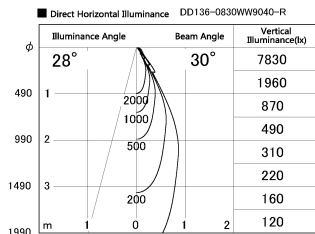

Item no. DD136-0830WW9040-R

Series Name: Cledy versa R-G  
(DD136-AG-R)

White Reflector

Installation	Recessed mount
Type	Extra high-efficiency adjustable downlight : Antiglare
Fixture wattage	7.5W
Beam angle	30deg
Color Temp.	4000K
CRI	Ra>90
Luminous	662 lm
Body	Die-cast aluminum alloy
Body finish	N/A
Trim finish	White
Reflector finish	White
IP Rate	IP20
Light source	COB module
Input Voltage	AC220~240V
Dimming Type	Non-Dimmable
Certificate	CE, CCC
Cut Hole	100mm