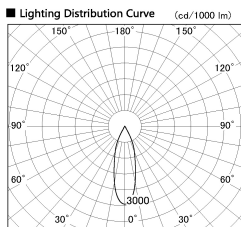

Item no. DD136-0830WW9040-R

Series Name: Cledy versa R-G
(DD136-AG-R)

White Reflector

Installation	Recessed mount
Type	Extra high-efficiency adjustable downlight : Antiglare
Fixture wattage	7.5W
Beam angle	30deg
Color Temp.	4000K
CRI	Ra>90
Luminous	662 lm
Body	Die-cast aluminum alloy
Body finish	N/A
Trim finish	White
Reflector finish	White
IP Rate	IP20
Light source	COB module
Input Voltage	AC220~240V
Dimming Type	Non-Dimmable
Certificate	CE, CCC
Cut Hole	100mm