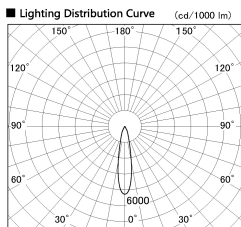

Item no. DD136-3520WB9027-R

Series Name: Cledy versa R-G
(DD136-AG-R)

White Reflector

Installation	Recessed mount
Type	Extra high-efficiency adjustable downlight : Antiglare
Fixture wattage	36W
Beam angle	21 deg
Color Temp.	2700K
CRI	Ra>90
Luminous	3451 lm
Body	Die-cast aluminum alloy
Body finish	N/A
Trim finish	Black
Reflector finish	White
IP Rate	IP20
Light source	COB module
Input Voltage	AC220~240V
Dimming Type	Non-Dimmable
Certificate	CE, CCC
Cut Hole	150mm