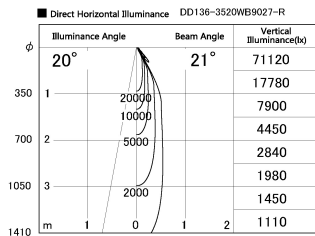

Item no. DD136-3520WB9027-R

Series Name: Cledy versa R-G
(DD136-AG-R)

White Reflector

Installation	Recessed mount
Type	Extra high-efficiency adjustable downlight : Antiglare
Fixture wattage	36W
Beam angle	21 deg
Color Temp.	2700K
CRI	Ra>90
Luminous	3451 lm
Body	Die-cast aluminum alloy
Body finish	N/A
Trim finish	Black
Reflector finish	White
IP Rate	IP20
Light source	COB module
Input Voltage	AC220~240V
Dimming Type	Non-Dimmable
Certificate	CE, CCC
Cut Hole	150mm