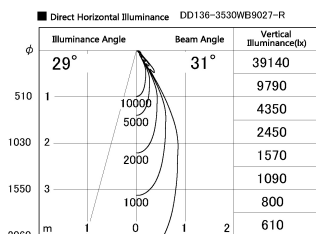

Item no. DD136-3530WB9027-R

Series Name: Cledy versa R-G
(DD136-AG-R)

White Reflector

Installation	Recessed mount
Type	Extra high-efficiency adjustable downlight : Antiglare
Fixture wattage	36W
Beam angle	31 deg
Color Temp.	2700K
CRI	Ra>90
Luminous	3436 lm
Body	Die-cast aluminum alloy
Body finish	N/A
Trim finish	Black
Reflector finish	White
IP Rate	IP20
Light source	COB module
Input Voltage	AC220~240V
Dimming Type	Non-Dimmable
Certificate	CE, CCC
Cut Hole	150mm