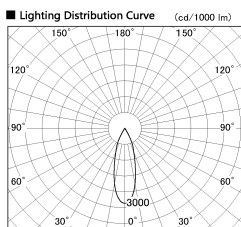

Item no. DD136-3530WB9027-R

Series Name: Cledy versa R-G
(DD136-AG-R)

White Reflector

Installation	Recessed mount
Type	Extra high-efficiency adjustable downlight : Antiglare
Fixture wattage	36W
Beam angle	31 deg
Color Temp.	2700K
CRI	Ra>90
Luminous	3436 lm
Body	Die-cast aluminum alloy
Body finish	N/A
Trim finish	Black
Reflector finish	White
IP Rate	IP20
Light source	COB module
Input Voltage	AC220~240V
Dimming Type	Non-Dimmable
Certificate	CE, CCC
Cut Hole	150mm