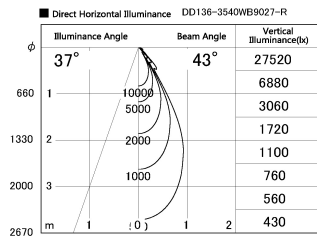

Item no. DD136-3540WB9027-R

Series Name: Cledy versa R-G
(DD136-AG-R)

White Reflector

Installation	Recessed mount
Type	Extra high-efficiency adjustable downlight : Antiglare
Fixture wattage	36W
Beam angle	42 deg
Color Temp.	2700K
CRI	Ra>90
Luminous	3406 lm
Body	Die-cast aluminum alloy
Body finish	N/A
Trim finish	Black
Reflector finish	White
IP Rate	IP20
Light source	COB module
Input Voltage	AC220~240V
Dimming Type	Non-Dimmable
Certificate	CE, CCC
Cut Hole	150mm