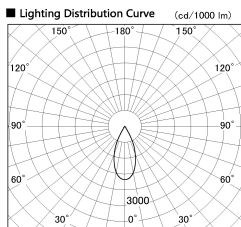

Item no. DD136-3540WB9027-R

Series Name: Cledy versa R-G
(DD136-AG-R)

White Reflector

Installation	Recessed mount
Type	Extra high-efficiency adjustable downlight : Antiglare
Fixture wattage	36W
Beam angle	42 deg
Color Temp.	2700K
CRI	Ra>90
Luminous	3406 lm
Body	Die-cast aluminum alloy
Body finish	N/A
Trim finish	Black
Reflector finish	White
IP Rate	IP20
Light source	COB module
Input Voltage	AC220~240V
Dimming Type	Non-Dimmable
Certificate	CE, CCC
Cut Hole	150mm