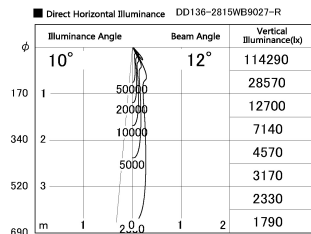

Item no. DD136-2815WB9027-R

Series Name: Cledy versa R-G
(DD136-AG-R)

White Reflector

Installation	Recessed mount
Type	Extra high-efficiency adjustable downlight : Antiglare
Fixture wattage	28W
Beam angle	12 deg
Color Temp.	2700K
CRI	Ra>90
Luminous	2363 lm
Body	Die-cast aluminum alloy
Body finish	N/A
Trim finish	Black
Reflector finish	White
IP Rate	IP20
Light source	COB module
Input Voltage	AC220~240V
Dimming Type	Non-Dimmable
Certificate	CE, CCC
Cut Hole	150mm