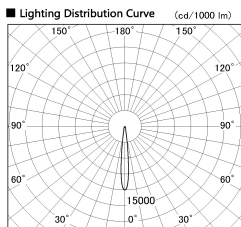

Item no. DD136-2815WB9027-R

Series Name: Cledy versa R-G
(DD136-AG-R)

White Reflector

Installation	Recessed mount
Type	Extra high-efficiency adjustable downlight : Antiglare
Fixture wattage	28W
Beam angle	12 deg
Color Temp.	2700K
CRI	Ra>90
Luminous	2363 lm
Body	Die-cast aluminum alloy
Body finish	N/A
Trim finish	Black
Reflector finish	White
IP Rate	IP20
Light source	COB module
Input Voltage	AC220~240V
Dimming Type	Non-Dimmable
Certificate	CE, CCC
Cut Hole	150mm