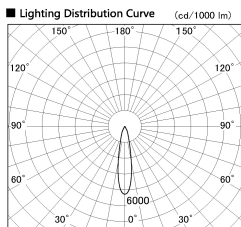

Item no. DD136-2820WB9027-R

Series Name: Cledy versa R-G  
(DD136-AG-R)

White Reflector

Installation	Recessed mount
Type	Extra high-efficiency adjustable downlight : Antiglare
Fixture wattage	28W
Beam angle	21 deg
Color Temp.	2700K
CRI	Ra>90
Luminous	2735 lm
Body	Die-cast aluminum alloy
Body finish	N/A
Trim finish	Black
Reflector finish	White
IP Rate	IP20
Light source	COB module
Input Voltage	AC220~240V
Dimming Type	Non-Dimmable
Certificate	CE, CCC
Cut Hole	150mm