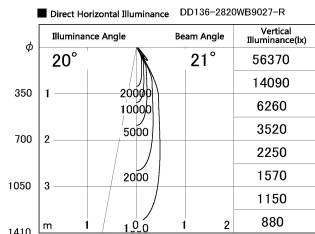

Item no. DD136-2820WB9027-R

Series Name: Cledy versa R-G  
(DD136-AG-R)

White Reflector

Installation	Recessed mount
Type	Extra high-efficiency adjustable downlight : Antiglare
Fixture wattage	28W
Beam angle	21 deg
Color Temp.	2700K
CRI	Ra>90
Luminous	2735 lm
Body	Die-cast aluminum alloy
Body finish	N/A
Trim finish	Black
Reflector finish	White
IP Rate	IP20
Light source	COB module
Input Voltage	AC220~240V
Dimming Type	Non-Dimmable
Certificate	CE, CCC
Cut Hole	150mm