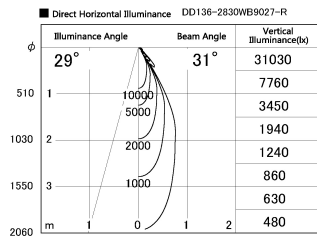

Item no. DD136-2830WB9027-R

Series Name: Cledy versa R-G  
(DD136-AG-R)

White Reflector

Installation	Recessed mount
Type	Extra high-efficiency adjustable downlight : Antiglare
Fixture wattage	28W
Beam angle	31 deg
Color Temp.	2700K
CRI	Ra>90
Luminous	2724 lm
Body	Die-cast aluminum alloy
Body finish	N/A
Trim finish	Black
Reflector finish	White
IP Rate	IP20
Light source	COB module
Input Voltage	AC220~240V
Dimming Type	Non-Dimmable
Certificate	CE, CCC
Cut Hole	150mm