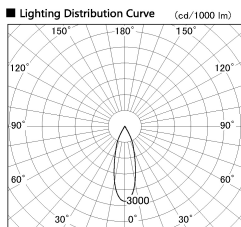

Item no. DD136-2830WB9027-R

Series Name: Cledy versa R-G  
(DD136-AG-R)

White Reflector

Installation	Recessed mount
Type	Extra high-efficiency adjustable downlight : Antiglare
Fixture wattage	28W
Beam angle	31 deg
Color Temp.	2700K
CRI	Ra>90
Luminous	2724 lm
Body	Die-cast aluminum alloy
Body finish	N/A
Trim finish	Black
Reflector finish	White
IP Rate	IP20
Light source	COB module
Input Voltage	AC220~240V
Dimming Type	Non-Dimmable
Certificate	CE, CCC
Cut Hole	150mm