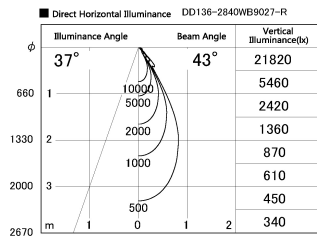

Item no. DD136-2840WB9027-R

Series Name: Cledy versa R-G
(DD136-AG-R)

White Reflector

Installation	Recessed mount
Type	Extra high-efficiency adjustable downlight : Antiglare
Fixture wattage	28W
Beam angle	42 deg
Color Temp.	2700K
CRI	Ra>90
Luminous	2701 lm
Body	Die-cast aluminum alloy
Body finish	N/A
Trim finish	Black
Reflector finish	White
IP Rate	IP20
Light source	COB module
Input Voltage	AC220~240V
Dimming Type	Non-Dimmable
Certificate	CE, CCC
Cut Hole	150mm