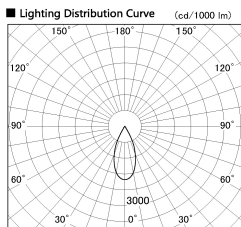

Item no. DD136-2840WB9027-R

Series Name: Cledy versa R-G
(DD136-AG-R)

White Reflector

Installation	Recessed mount
Type	Extra high-efficiency adjustable downlight : Antiglare
Fixture wattage	28W
Beam angle	42 deg
Color Temp.	2700K
CRI	Ra>90
Luminous	2701 lm
Body	Die-cast aluminum alloy
Body finish	N/A
Trim finish	Black
Reflector finish	White
IP Rate	IP20
Light source	COB module
Input Voltage	AC220~240V
Dimming Type	Non-Dimmable
Certificate	CE, CCC
Cut Hole	150mm